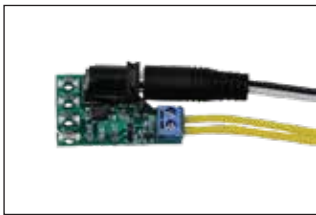

CONDENSATE PUMP INSTALLATION

1. 1 Follow manufacturer's instructions for condensate pump installation.
2. 2 If connecting Float Switch Wiring, connect wire to terminal block on ATMOX adapter in lieu of terminal block on dehumidifier.

TESTING

1. 1 Follow instructions for dehumidifier testing based on ATMOX controller installed.

ATMOX INC.®
10612-D Providence Rd. #229
Charlotte, NC 28277
704-248-2858