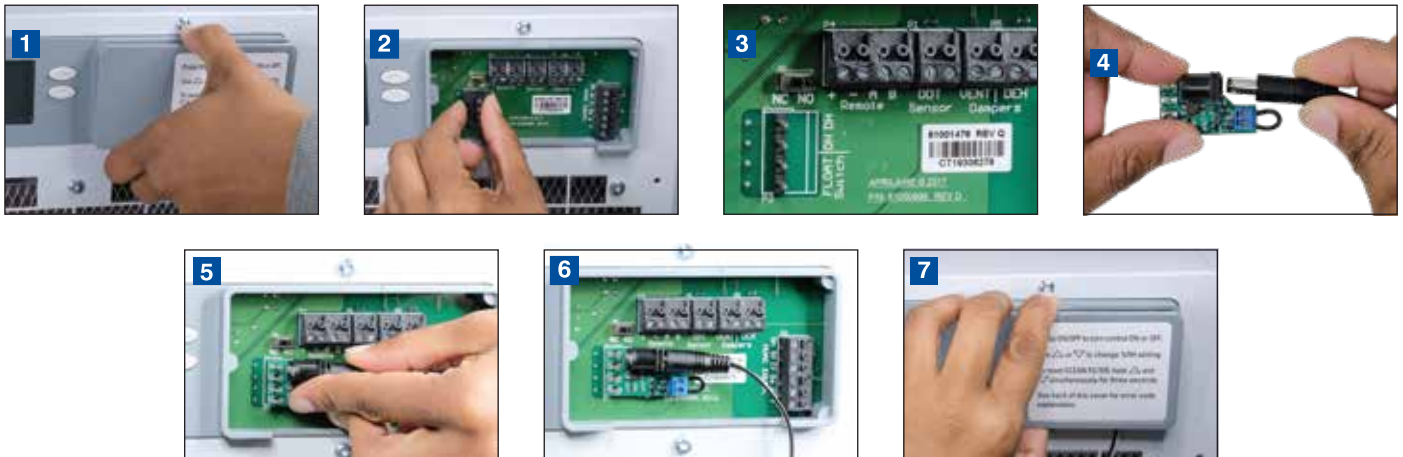

IMPORTANT

ATMOX ADAPTER INSTALL GUIDE FOR APRILAIRE DEHUMIDIFIERS

ATMOX Dehumidifier Adapter Kit

Item: 02-175-225

Expressly designed for **ATMOX Controllers** to control **Aprilaire Dehumidifiers**.

DEHUMIDIFIER PLACEMENT AND STARTUP

Follow instructions supplied by Aprilaire for placement and startup.

ATTACHING ADAPTER KIT

- 1 Remove control panel cover.
- 2 Remove terminal block from lower left side.
- 3 Make sure the switch is set to **NO**.
- 4 Plug the connector wire into the right side of the adapter.
- 5 Attach the adapter by aligning the four pins and push on to secure.
- 6 Wire will hang below in opening.
- 7 Put cover of dehumidifier control panel back in place.

Follow ATMOX low voltage wiring instructions to attach the connector wire to low voltage wire and to plug yellow and black banana plugs into controller.

DEHUMIDIFIER SETTINGS

- 1 Plug in power cord of dehumidifier and turn switch on back of unit to **ON**.
- 2 On display panel, press **MODE** button one time to illuminate screen. **OFF** should be displayed.
Note: Screen must remain illuminated to change settings.
- 3 Press and hold **MODE** button for 3-5 seconds until display reads **REMOTE/DISABLED**.
- 4 Press **MODE** button several times until display reads **EXTERNAL**.
- 5 Press up arrow button to change display to **ENABLED**.
- 6 Press **MODE** button several times until display reads **DONE**.
- 7 Wait until display reads **OFF**.
- 8 Press **ON/OFF** button to enable ATMOX adapter kit to control dehumidifier. Display will read **EXTERNAL**.