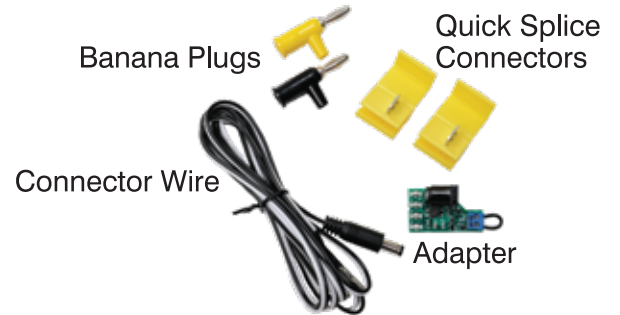

IMPORTANT

ATMOX ADAPTER INSTALL GUIDE FOR APRILAIRE DEHUMIDIFIERS

ATMOX Dehumidifier Adapter Kit

Item: 02-175-225

Expressly designed for **ATMOX Controllers** to control **Aprilaire Dehumidifiers**.

DEHUMIDIFIER PLACEMENT AND STARTUP

Follow instructions supplied by Aprilaire for placement and startup.

ATTACHING ADAPTER KIT

- 1 Remove control panel cover.
- 2 Remove terminal block from lower left side.
- 3 Make sure the switch is set to **NO**.
- 4 Plug the connector wire into the right side of the adapter.
- 5 Attach the adapter by aligning the four pins and push on to secure.
- 6 Wire will hang below in opening.
- 7 Put cover of dehumidifier control panel back in place.

Follow ATMOX low voltage wiring instructions to attach the connector wire to low voltage wire and to plug yellow and black banana plugs into controller.

DEHUMIDIFIER SETTINGS

- 1 Plug in power cord of dehumidifier and turn switch on back of unit to **ON**.
- 2 On display panel, press **MODE** button one time to illuminate screen. **OFF** should be displayed.
Note: Screen must remain illuminated to change settings.
- 3 Press and hold **MODE** button for 3-5 seconds until display reads **REMOTE/DISABLED**.
- 4 Press **MODE** button several times until display reads **EXTERNAL**.
- 5 Press up arrow button to change display to **ENABLED**.
- 6 Press **MODE** button several times until display reads **DONE**.
- 7 Wait until display reads **OFF**.
- 8 Press **ON/OFF** button to enable ATMOX adapter kit to control dehumidifier. Display will read **EXTERNAL**.